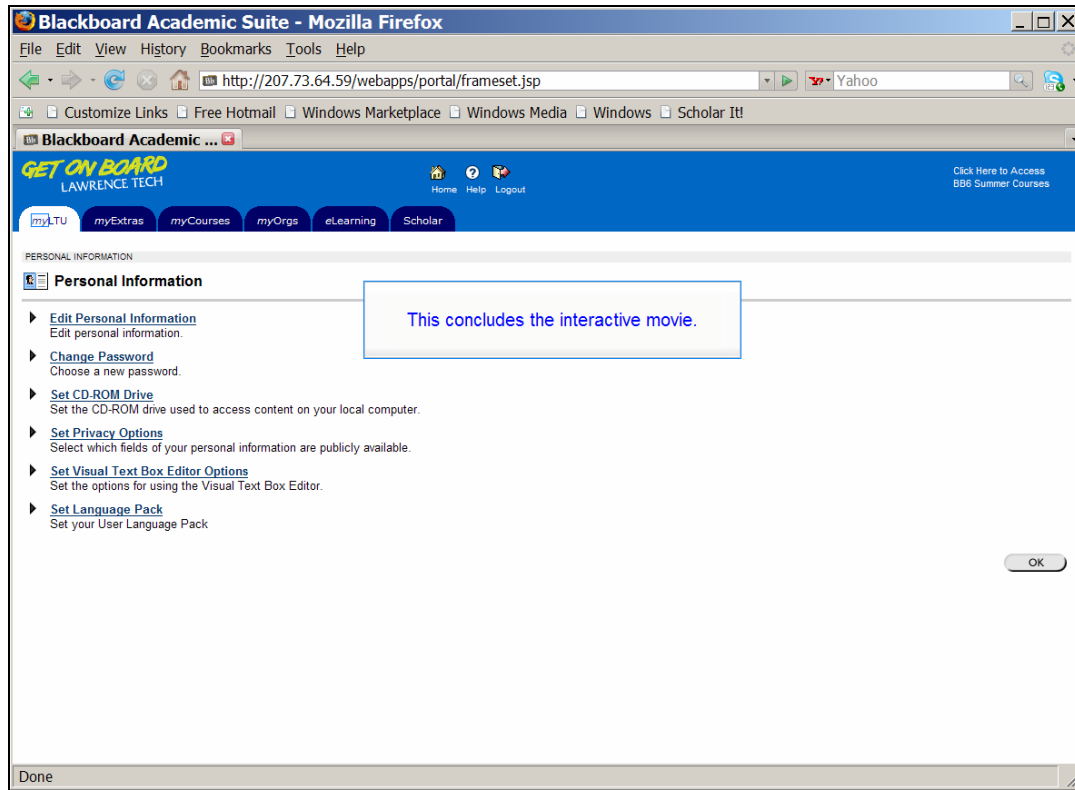

Click on Edit Personal Information

Select Edit Personal Information

Slide 6

Slide notes:

Text Captions: If the movie freezes, click on Pause then Play below.

Slide 7

Slide notes:

Text Captions: Success!