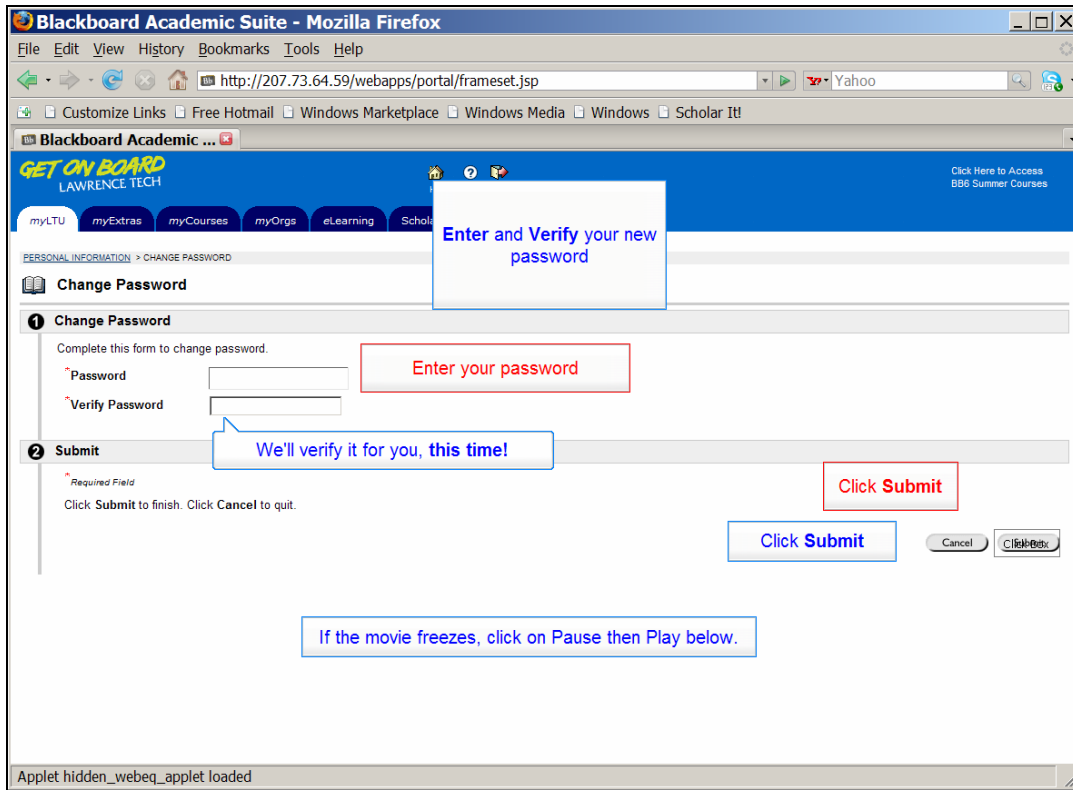

Slide 1

Slide notes:

Text Captions: Personal Information

Slide 2

Slide notes:

Text Captions: Select Personal Information

Once you have logged in to the Blackboard Portal...

Select Personal Information

Slide 3

Slide notes:

Text Captions: Select Change Password

Select Change Password

Slide 4

Slide notes:

Text Captions: Enter and Verify your new password

Enter your password