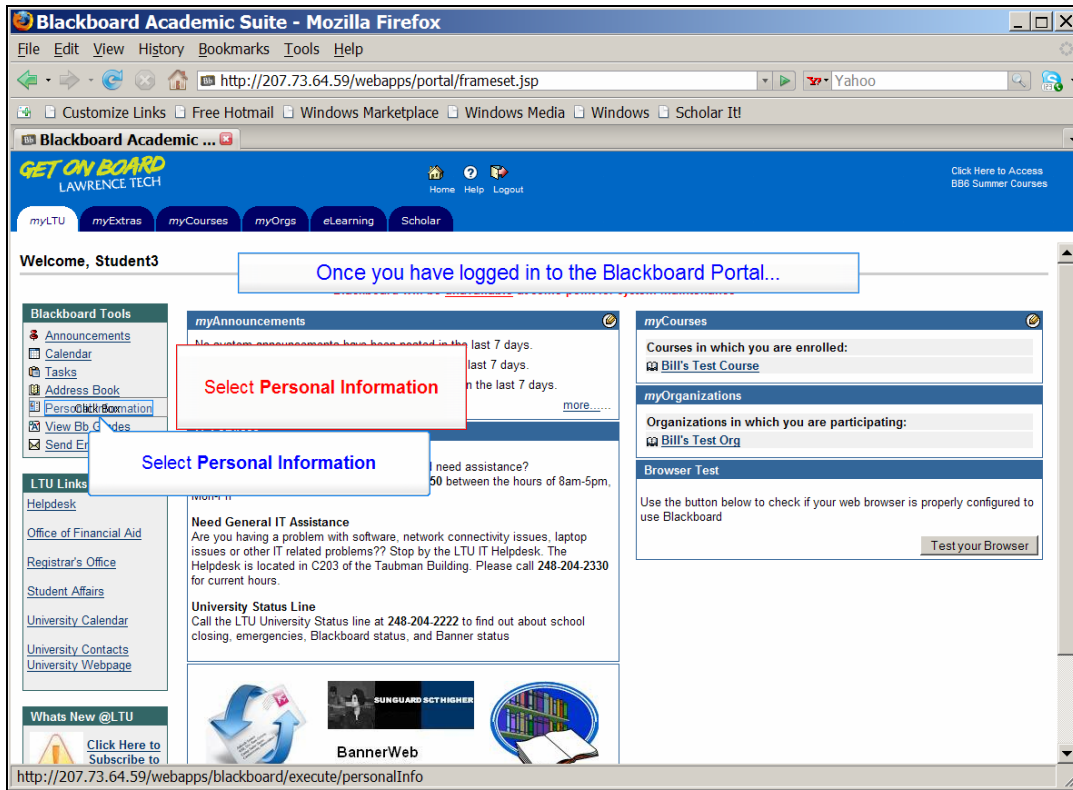

Slide 1

Slide notes:

Text Captions: Personal Information

Slide 2

Slide notes:

Text Captions: Select Personal Information

Once you have logged in to the Blackboard Portal...

Select Personal Information

Slide 3

Slide notes:

Text Captions: Select Change Password

Select Change Password

Slide 4

Slide notes:

Text Captions: Enter and Verify your new password

Enter your password