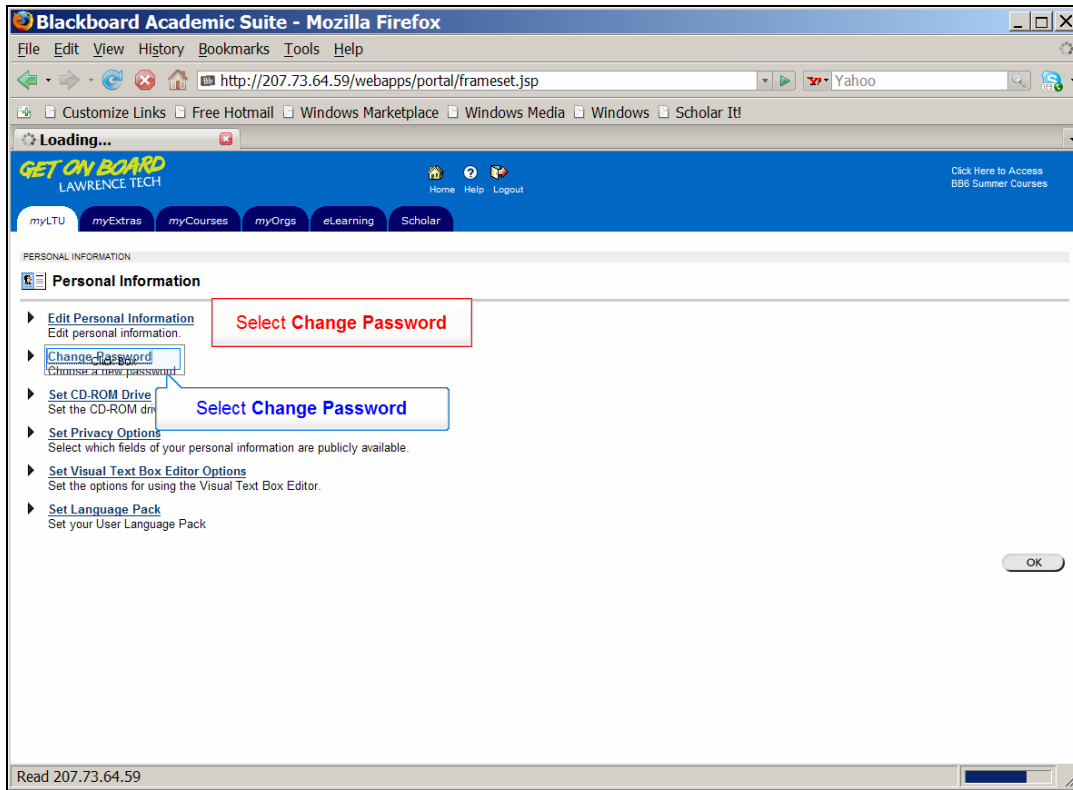

Slide 1

Slide notes:

Text Captions: Personal Information

Slide 2

Slide notes:

Text Captions: Select Personal Information

Once you have logged in to the Blackboard Portal...

Select Personal Information

Slide 3

Slide notes:

Text Captions: Select Change Password

Select Change Password

Slide 4

Slide notes:

Text Captions: Enter and Verify your new password

Enter your password