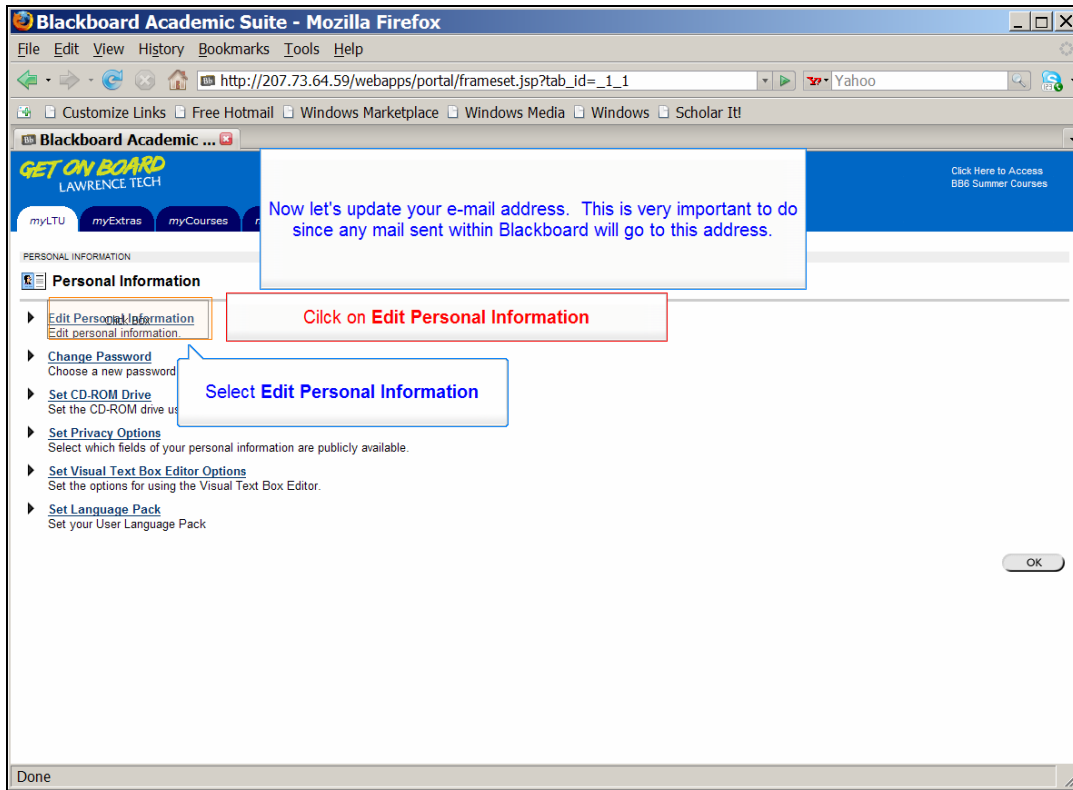

Slide 3

Slide notes:

Text Captions: Select Change Password

Select Change Password

Slide 4

Slide notes:

Text Captions: Enter and Verify your new password

Enter your password

Click Submit

Click Submit

We'll verify it for you, this time!

If the movie freezes, click on Pause then Play below.

Slide 5

Slide notes:

Text Captions: Now let's update your e-mail address. This is very important to do since any mail sent within Blackboard will go to this address.